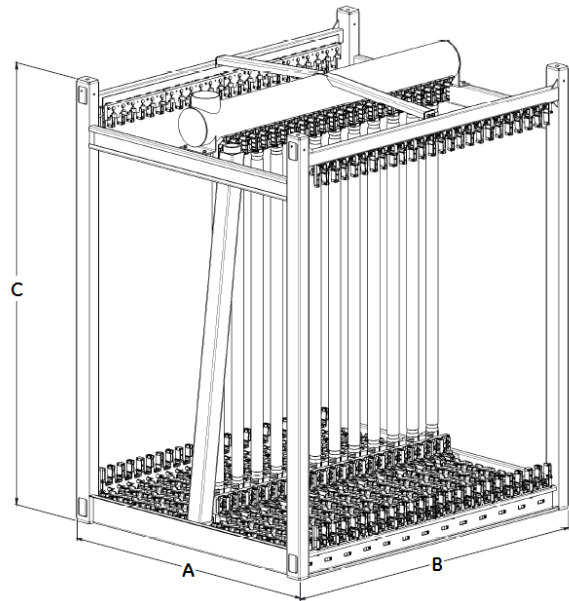

## ZeeWeed\* 500D-48 LEAP Cassette

Cassette Dimensions			
Product	Width (A) mm (in)	Length (B) mm (in)	Height (C) mm (in)
48M	1,744 (68.7)	2,116 (83.3)	2,561 (100.8)

LEAPmbr Cassette

Cassette Tie-Points & Weights							
Application	Product	Max. # of ZW Modules	Min. # of ZW Modules	Permeate Connection	Air Connection	Max. Shipping Weight <sup>1</sup> kg (lb)	Lifting Weight <sup>2</sup> kg (lb)
LEAPmbr	48M	48	24	1 x 6" vert. pipe	1 x 3" FNPT half coupling	1,729 (3,812)	1,959 – 3,972 (4,320 – 8,757)

<sup>1</sup> Crated with maximum number of modules

<sup>2</sup> Varies with number of modules and solids accumulation

Find a contact near you by visiting [www.suezwatertechnologies.com](http://www.suezwatertechnologies.com) and clicking on "Contact Us."