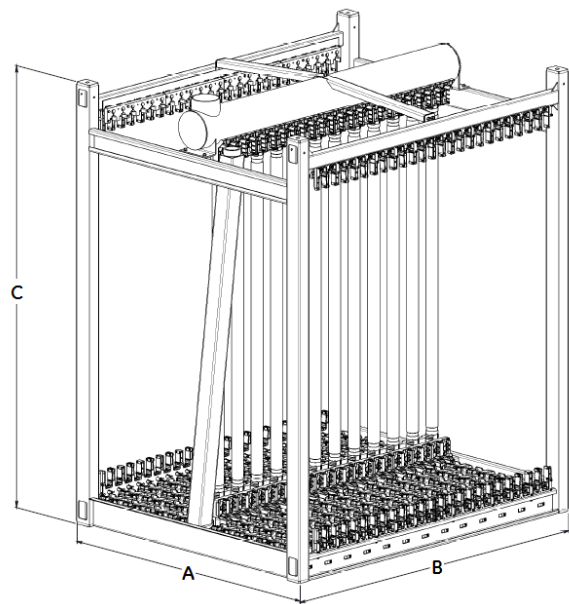

ZeeWeed* 500D LEAP Cassette

| Cassette Dimensions | | | |
|---------------------|----------------------|-----------------------|-----------------------|
| Product | Width (A) mm (in) | Length (B) mm (in) | Height (C) mm (in) |
| 52M | 1,744 (68.7) | 2,136 (84.1) | 2,561 (100.8) |
| 48M | 1,744 (68.7) | 2,116 (83.3) | 2,561 (100.8) |
| 16M | 738 (29.1) | 1,744 (68.7) | 2,512 (98.9) |
| 16Ms | | | 2,149 (84.6) |
| 8Ms | 738 (29.1) | 980 (38.6) | 2,086 (82.1) |

LEAPmbr Cassette

| Cassette Tie-Points & Weights | | | | | | | |
|-------------------------------|---------|----------------------|----------------------|----------------------------|---------------------------|--|--|
| Application | Product | Max. # of ZW Modules | Min. # of ZW Modules | Permeate Connection | Air Connection | Max. Shipping Weight ¹ kg (lb) | Lifting Weight ² kg (lb) |
| LEAPmbr | 52M | 52 | 26 | 1 x 6" vert. pipe | 1 x 3" FNPT half coupling | 1,892 (4,172) | 2,184 – 4,250 (4,816 – 9,370) |
| | 48M | 48 | 24 | 1 x 6" vert. pipe | 1 x 3" vert. PVC pipe | 1,729 (3,812) | 1,959 – 3,972 (4,320 – 8,757) |
| | 16M | 16 | 8 | 2 x 4" FNPT half couplings | 1 x 3" FNPT half coupling | 741 (1,634) | 777 – 1,455 (1,713 – 3,208) |
| | 16Ms | 16 | 8 | | | 721 (1,493) | 767 – 1,305 (1,691 – 2,877) |
| | 8Ms | 8 | 4 | 1 x 3" FNPT half coupling | 1 x 2" FNPT half coupling | 295 (651) | 403 – 673 (889 – 1,484) |